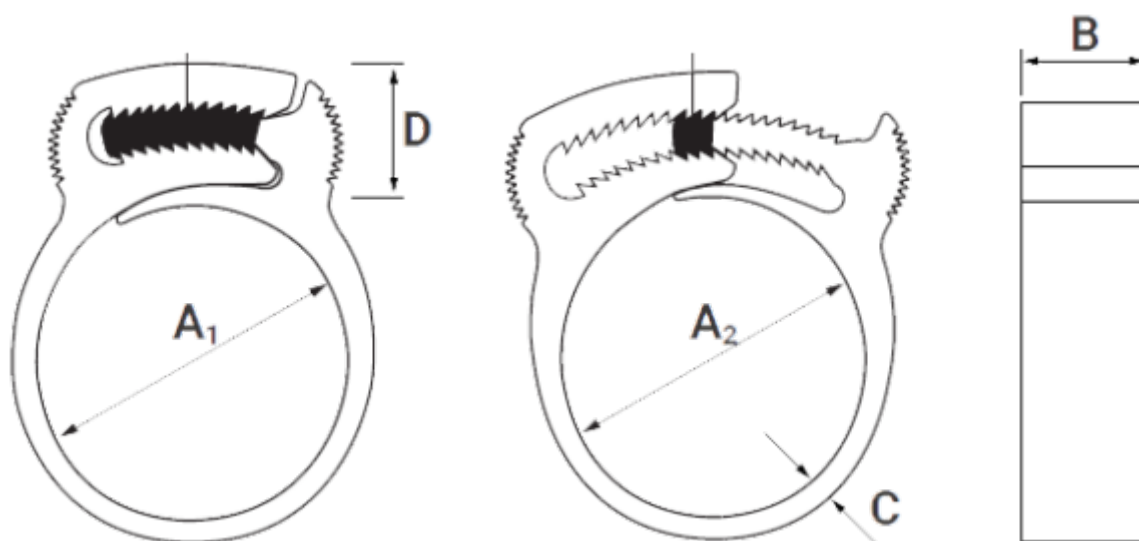

Data Sheet

Article number: 5608

Description: KLEEclips type E Ø13.8-15.3

Measures

A1 = 13.1

A2 = 15.7

B = 7.2

C = 2.0

D = 13.6

Size = E

Weight (g) = 326